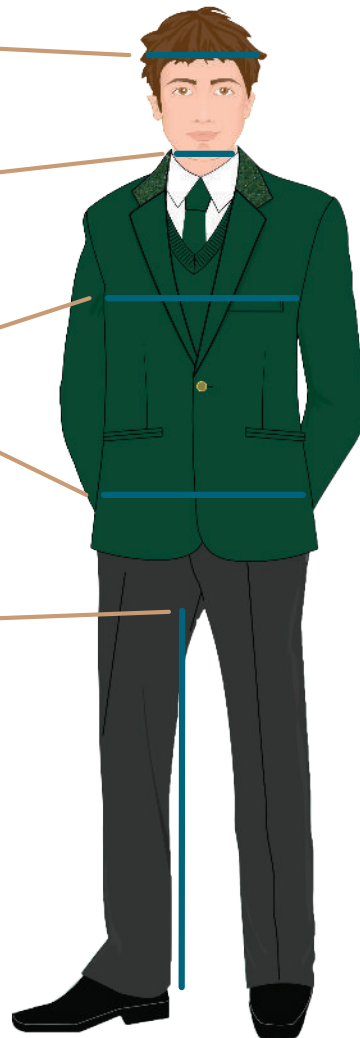

SIZING GUIDE

HEAD

MEASURE ROUND THE FULLEST PART OF THE HEAD STARTING AT THE MID FOREHEAD

COLLAR

MEASURE AROUND THE BASE OF NECK INSERTING TWO FINGERS BETWEEN NECK AND TAPE TO ALLOW FOR GROWTH

CHEST

POSITION TAPE CLOSE TO UNDERARMS AND MEASURE CHEST AT FULLEST POINT

WAIST

MEASURE NATURAL WAIST LINE. THIS MEASUREMENT (IN INCHES) WILL BE YOUR TROUSER AND SHORTS SIZE

TROUSER LENGTH

MEASURE THE INSIDE LEG FROM CROTCH TO FLOOR WITHOUT SHOES ON

HEAD

MEASURE ROUND THE FULLEST PART OF THE HEAD STARTING AT THE MID FOREHEAD

DRESS & TUNIC LENGTH

MEASURE FROM NAPE OF NECK TO LENGTH REQUIRED

CHEST

POSITION TAPE CLOSE TO UNDERARMS AND MEASURE CHEST AT FULLEST POINT

WAIST

MEASURE NATURAL WAIST LINE. THIS MEASUREMENT (IN INCHES) WILL BE YOUR TROUSER AND SHORTS SIZE